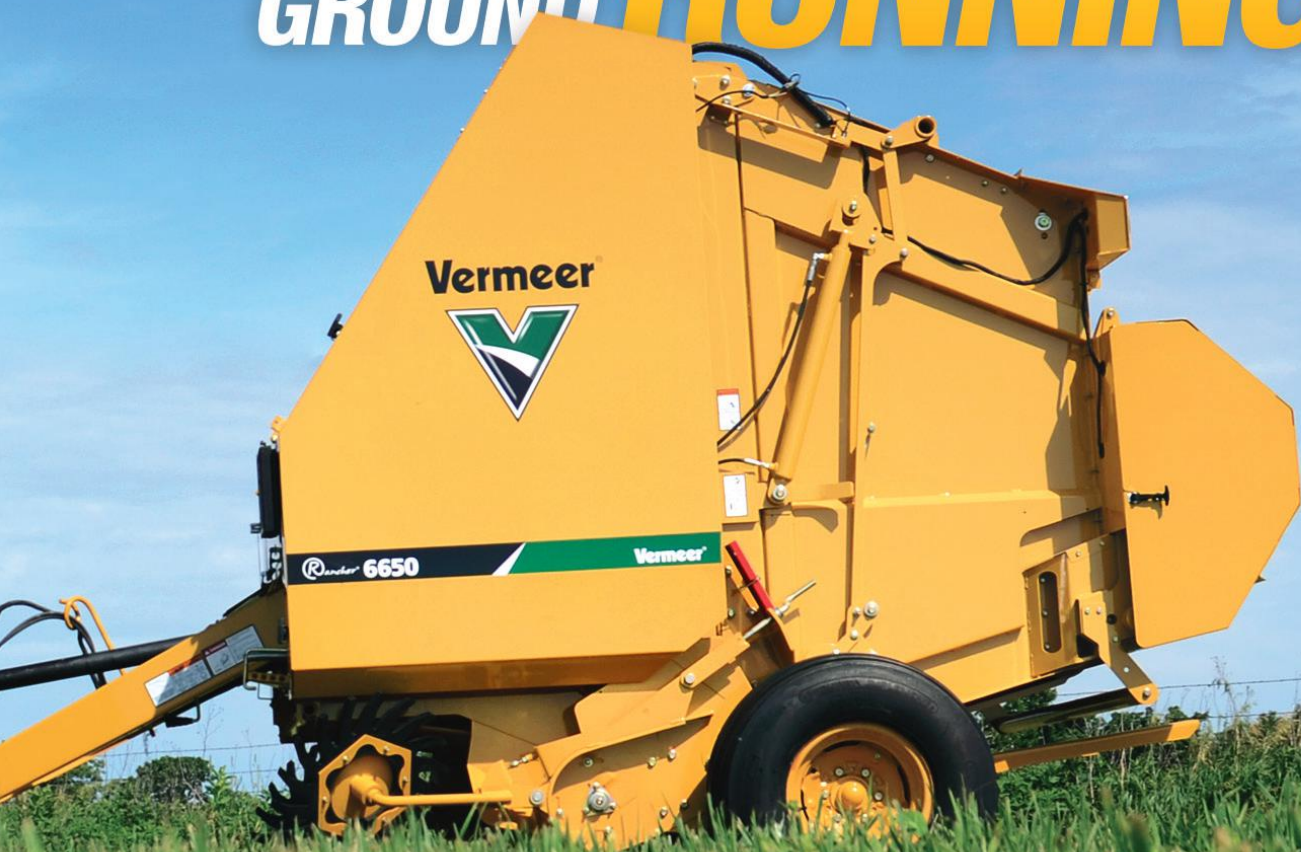

RANCHERS

HIT THE GROUND **RUNNING.**

Rancher 6640 and 6650 balers are built for big bale performance and ease of operation. Ranchers with smaller-horsepower tractors can produce large-diameter round bales up to 66 in (167.6 cm) and conveniently move them with a tractor, loader or skid steer. Rancher balers from Vermeer come to work – and earn their keep.