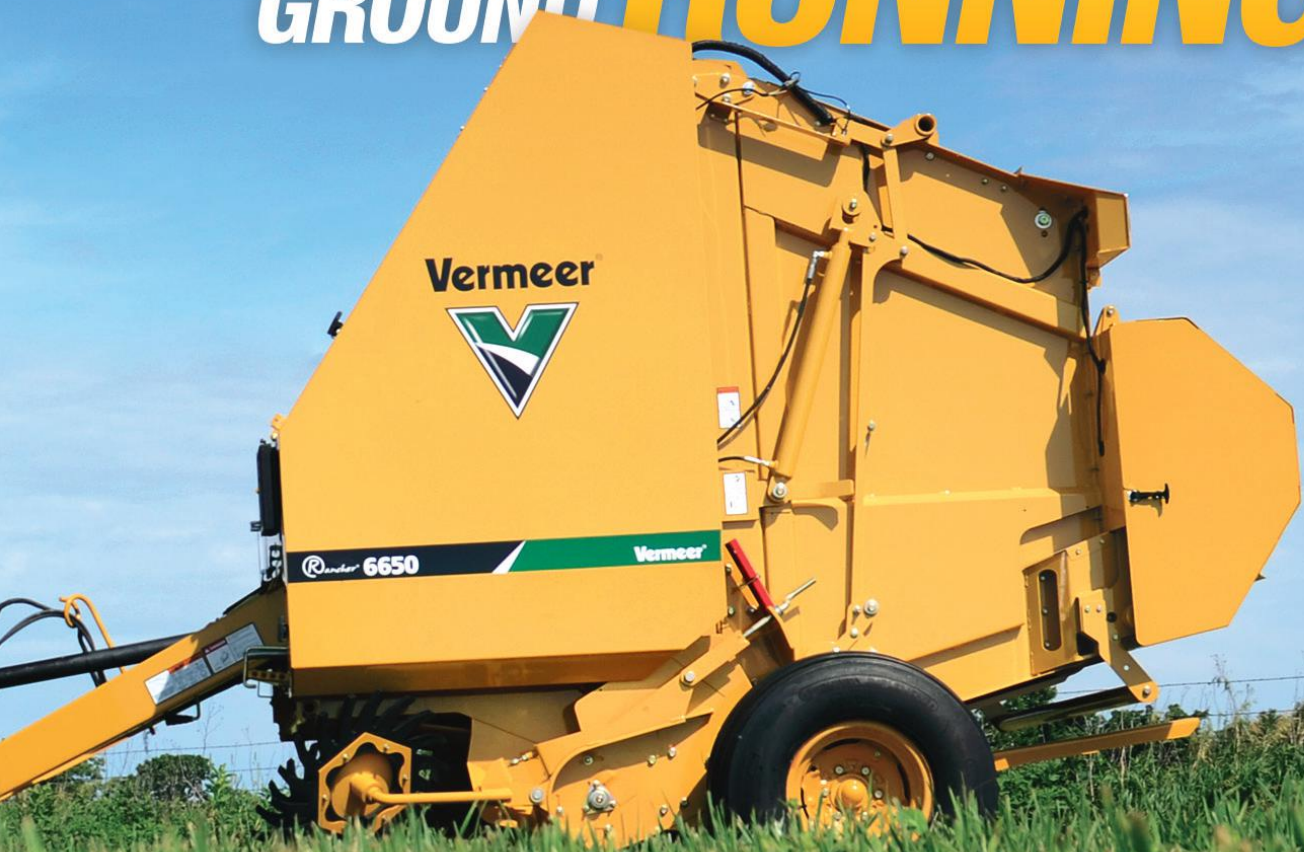

RANCHERS

HIT THE GROUND **RUNNING.**

Rancher 6640 and 6650 balers are built for big bale performance and ease of operation. Ranchers with smaller-horsepower tractors can produce large-diameter round bales up to 66 in (167.6 cm) and conveniently move them with a tractor, loader or skid steer. Rancher balers from Vermeer come to work – and earn their keep.